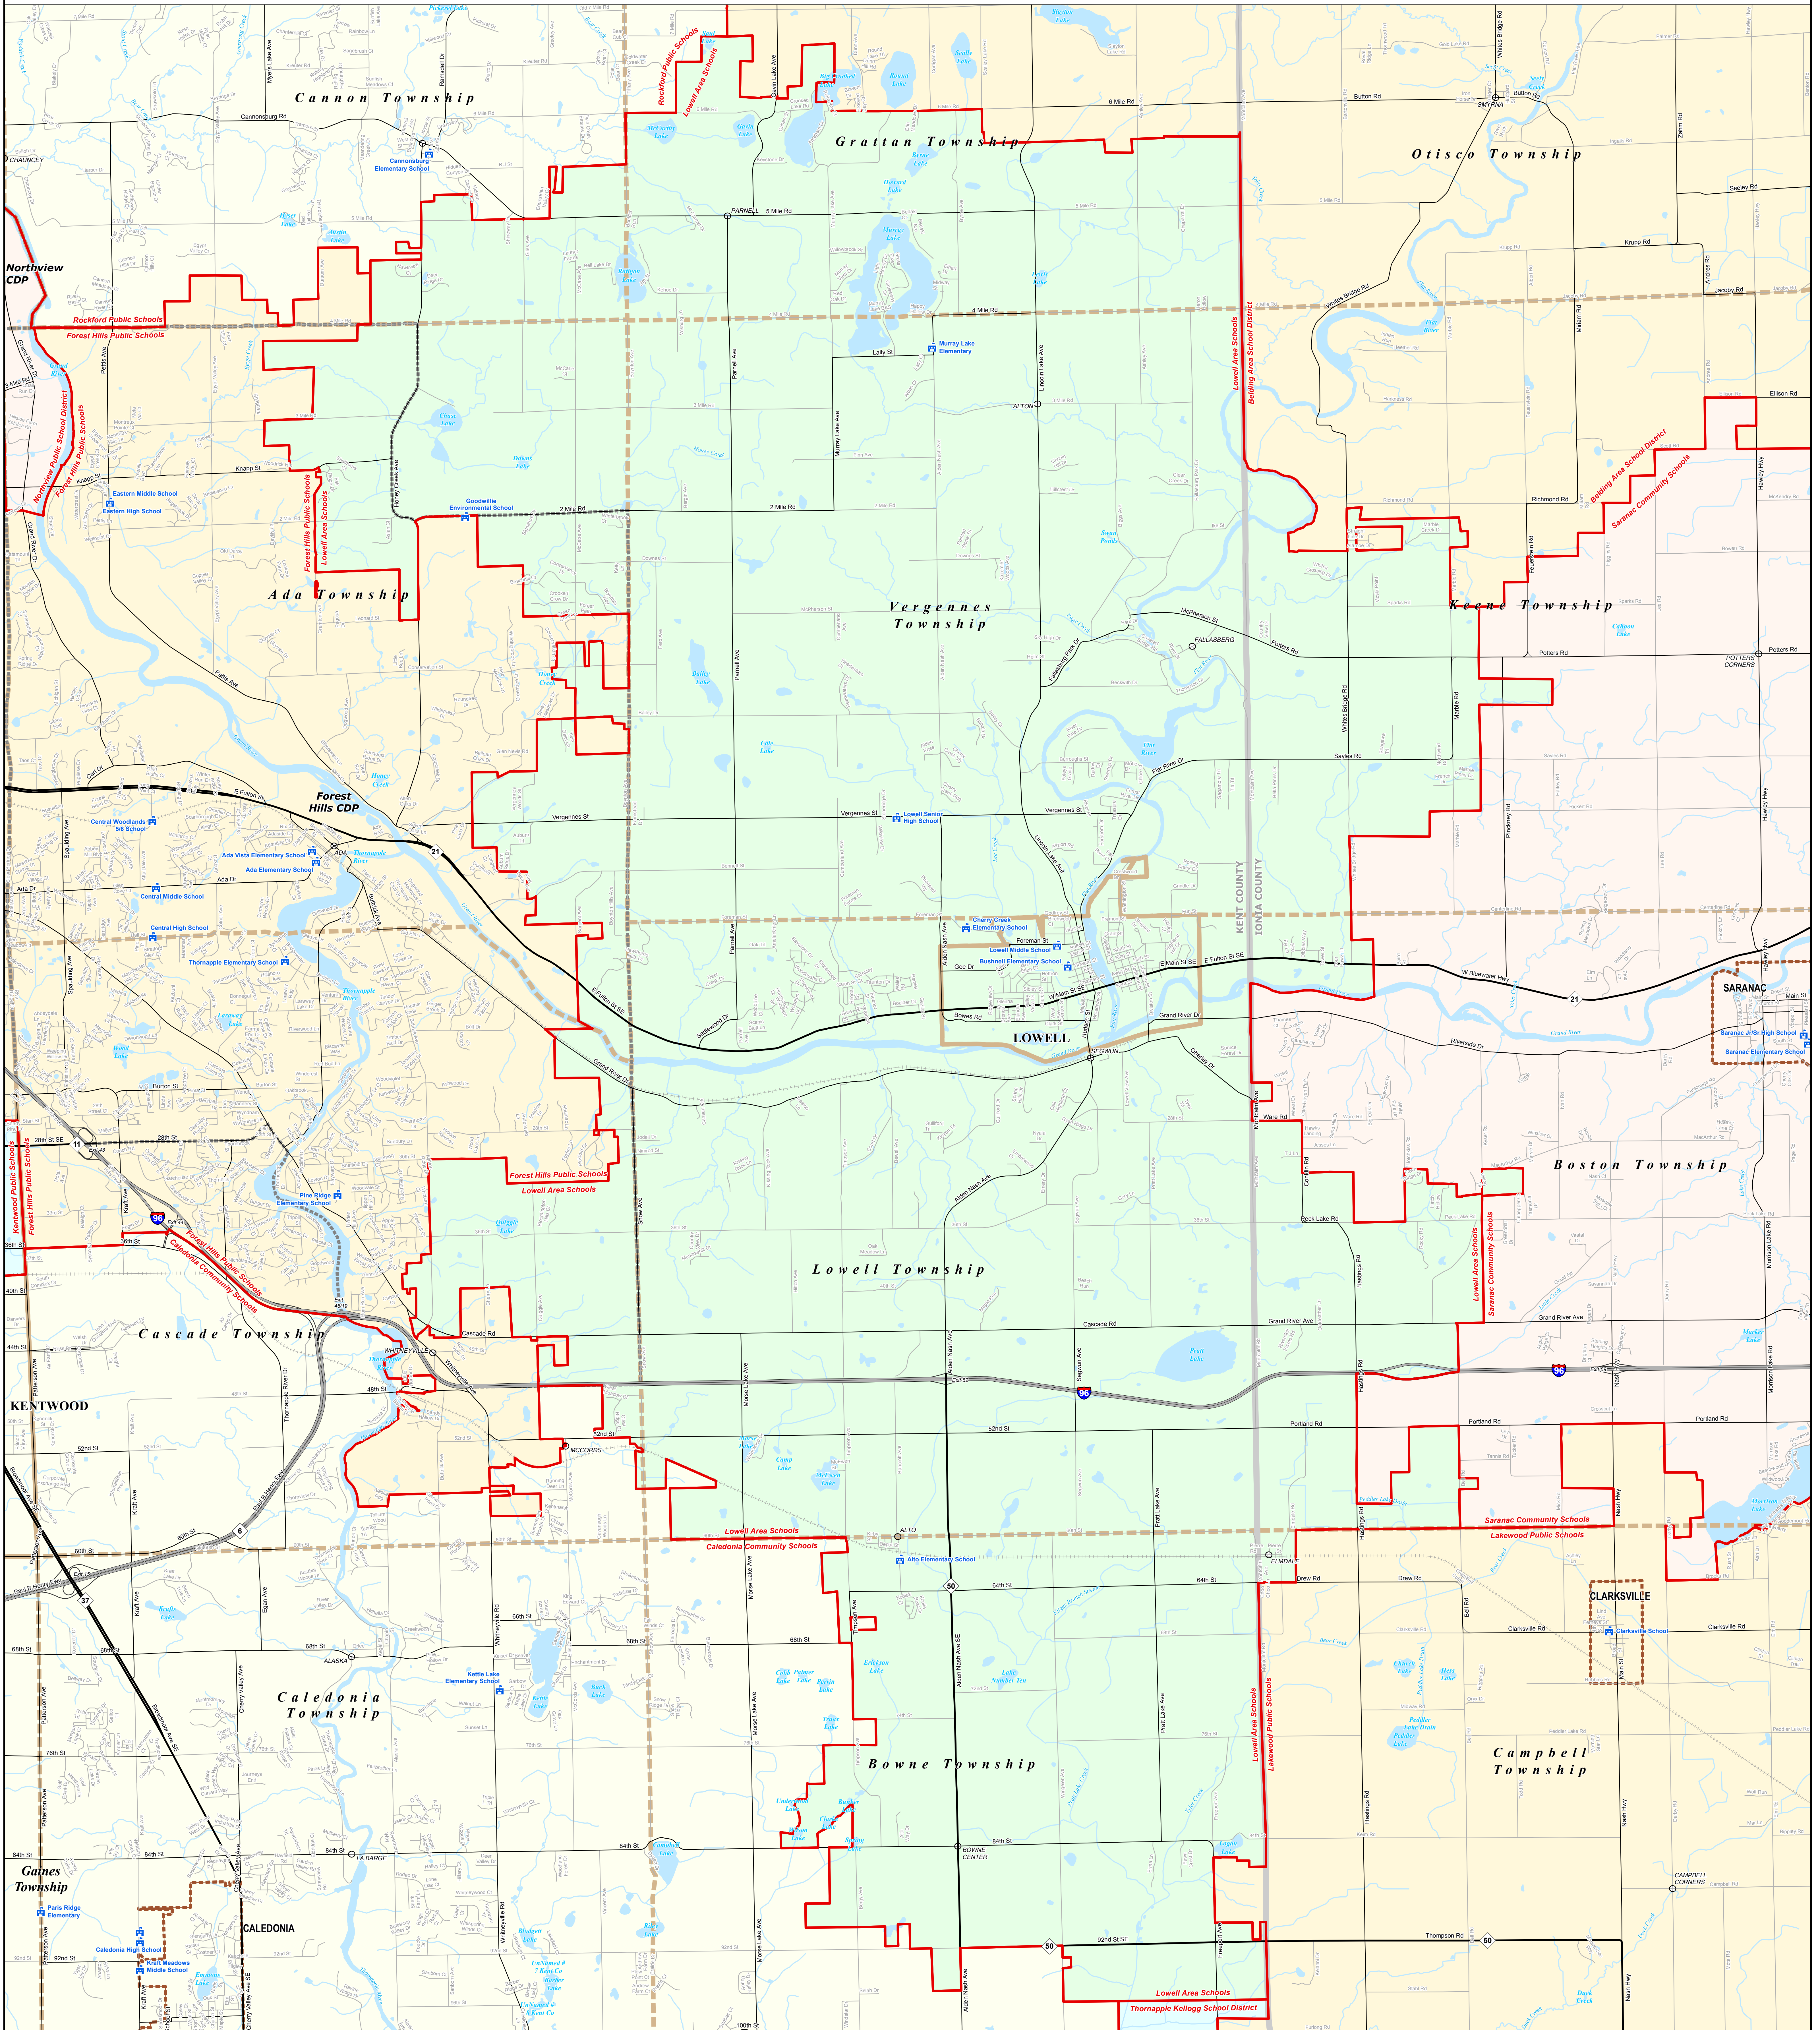

LOWELL AREA SCHOOLS

Kent ISD

0 0.25 0.5 1 Miles

*Note: Non K-12 School Districts identified with Asterisk (*) in Name

11/14/13

Legend	
School District	Unincorporated Place
County	Water Feature
City	River, Stream, or Drain
Township	Railroad
Village	Freeway
Census Designated Place	Highway
	Primary Road
	Local Road

Source: Michigan Geographic Framework, v13a